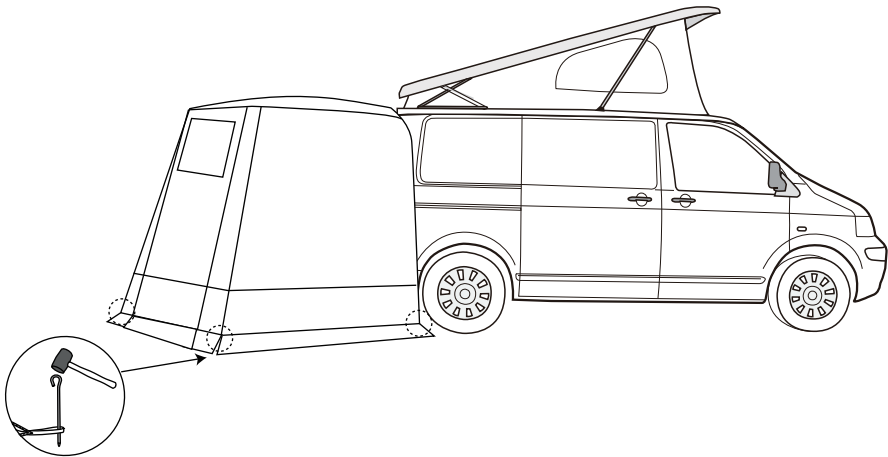

# SET UP INSTRUCTION FOR PILOTE

Flysheet

Plastic Peg x8pcs

Steel Porch Polex2pcs (OPTIONAL)

VOLKSWAGEN  
CADDY

①

②

③